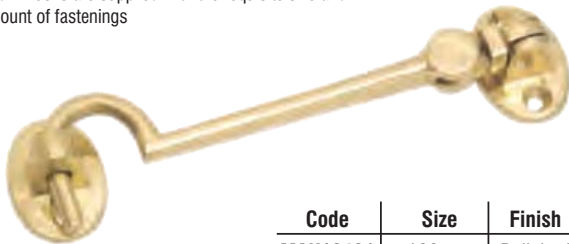

## CABIN HOOKS - SOLID BRASS - CHROME PLATED

- Manufactured from Solid Brass for areas of high corrosion
- Cabin Hooks are supplied with the requisite size and amount of fastenings

Code	Size
MAK53534	100mm
MAK53558	150mm

## CABIN HOOKS - SOLID BRASS SATIN CHROME PLATED

- Manufactured from Solid Brass for areas of high corrosion
- Cabin Hooks are supplied with the requisite size and amount of fastenings

Code	Size
MAK53770	75mm
MAK53787	100mm
MAK53794	150mm

## CABIN HOOK - DOUBLE SWIVEL

- Manufactured from Solid Brass for areas of high corrosion
- Cabin Hooks are supplied with the requisite size and amount of fastenings

Code	Size	Finish
MAK13491	100mm	Polished
MAK13507	150mm	Polished