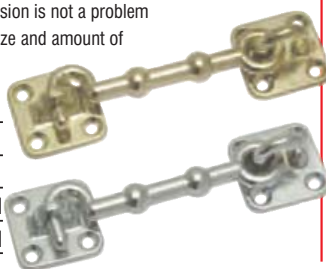

## CLEAT HOOKS

- Manufactured from Die cast Zinc where corrosion is not a problem or where price competitiveness is of concern
- Supplied with the requisite size and amount of fastenings

Code	Size	Finish
MAK24435	85mm	BMA
MAK51639	85mm	Brass Plated
MAK51646	85mm	Chrome Plated

## CLEAT HOOK - SOLID BRASS

- Manufactured from solid brass for areas of high corrosion
- Supplied with the requisite size and amount of fastenings

Code	Size	Finish
MAK13538	85mm	Polished Brass

## CABIN HOOKS

- Manufactured from Die cast Zinc where corrosion is not a problem
- Cabin Hooks are supplied with the requisite size and amount of fastenings

Code	Size	Finish
MAK06523	100mm	Brass Plated
MAK06530	150mm	Brass Plated
MAK06547	100mm	Chrome Plated
MAK06554	150mm	Chrome Plated