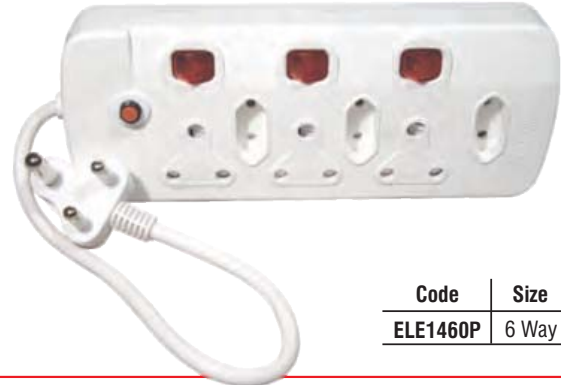

Code	Size
ELE1460P	6 Way

MULTIPLUG - 6 WAY + 5M CORD

- 3 x 5A outlets
- 3 x 16A outlets
- 10A cord attached
- 5m cord
- Moulded plug top
- Overload switch
- SABS approved
- Pre-packed