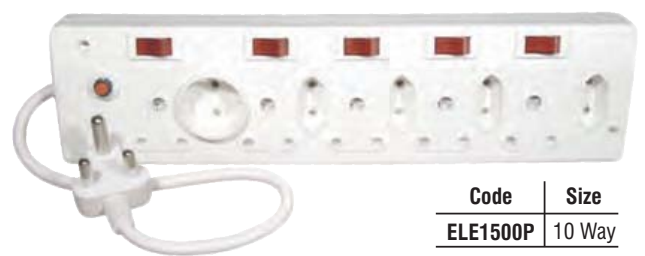

Code	Size
ELE1500P	10 Way

MULTIPLUG - 10 WAY

- 6 x 16A outlets
- 4 x 5A outlets
- Moulded plug top
- Overload switch
- Facility for plug-in lightning protector (ELE1410) see below
- Can be wall mounted
- 0,5m 10A cord attached
- SABS approved
- Pre-packed