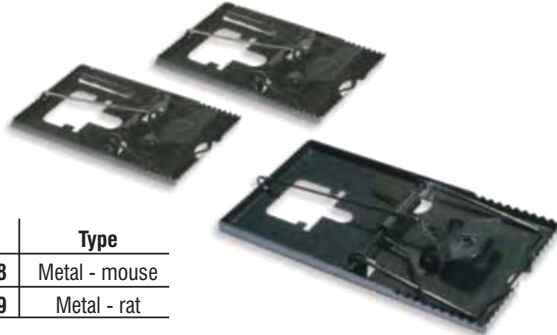

MOUSE & RAT TRAPS

Code	Type
HON9038	Metal - mouse
HON9039	Metal - rat

BRASS SHIMSTOCK

- 4 assorted thicknesses of precision brass shim stock - 0,001", 0,002", 0,003" and 0,005"
- Presented in a convenient self-standing roll dispenser box