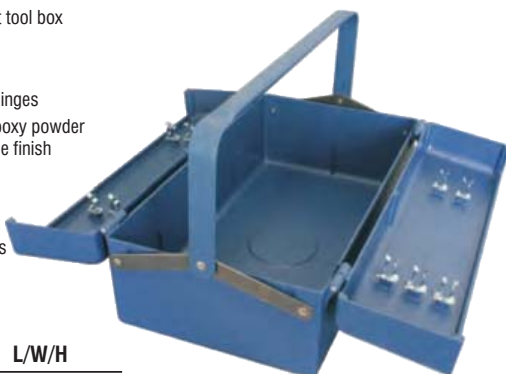

TOOLBOX - ALUMINIUM - 3 TIER - 80

- Aluminium die cast tool box
- Rounded corners
- No spot welds
- Unique cantilever hinges
- Phosphated and epoxy powder coated hammertone finish
- Lockable
- Cast-in lid hinges with non-removable pins

Code	L/W/H
RIC7990	460 x 240 x 170mm

TOOLBOX - ALUMINIUM - 5 TIER - 81

- Aluminium die cast tool box
- Rounded corners
- No spot welds
- Unique cantilever hinges
- Phosphated and epoxy powder coated
- hammertone finish
- Lockable
- Cast-in lid hinges with non-removable pins