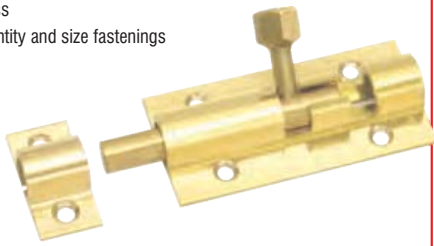

### BARREL BOLTS - STRAIGHT - SOLID BRASS - CHROME PLATED

- Manufactured from Solid Brass
- Supplied with the correct quantity and size fastenings

Code	Size
MAK06455	50mm
MAK05571	64mm
MAK06479	75mm
MAK05595	100mm
MAK06493	150mm

## BARREL BOLTS - STRAIGHT - SOLID BRASS

- Manufactured from Solid Brass
- Supplied with the correct quantity and size fastenings

Code	Size
MAK06394	50mm
MAK03751	64mm
MAK06417	75mm
MAK03775	100mm
MAK06431	150mm