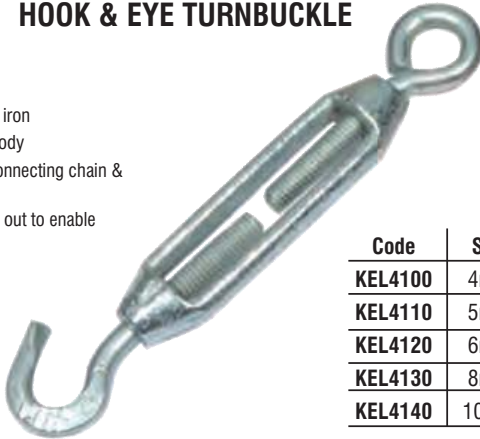

## D-SHACKLE - GALVANISED

- Galvanised iron
- Cast iron body
- Used for connecting chain & cable
- Pin screws out to enable connection

Code	Size
MAK79305	6.5mm 1 pc
MAK79312	8.0mm 1 pc
MAK79329	10.0mm 1 pc
MAK79336	13.0mm 1 pc
MAK79343	16.0mm 1 pc
MAK79340	19.0mm 1 pc

## HOOK & EYE TURNBUCKLE

- Galvanised iron
- Cast iron body
- Used for connecting chain & cable
- Pin screws out to enable connection

Code	Size
KEL4100	4mm
KEL4110	5mm
KEL4120	6mm
KEL4130	8mm
KEL4140	10mm

## TURNBUCKLE - HOOK & EYE

- Galvanised iron
- Cast iron body
- Used for connecting chain & cable
- Pin screws out to enable connection

Code	Size
MAK79428	4mm 2 pc
MAK79435	5mm 2 pc
MAK79442	6mm 2 pc
MAK79459	8mm 2 pc
MAK79466	10mm 2 pc