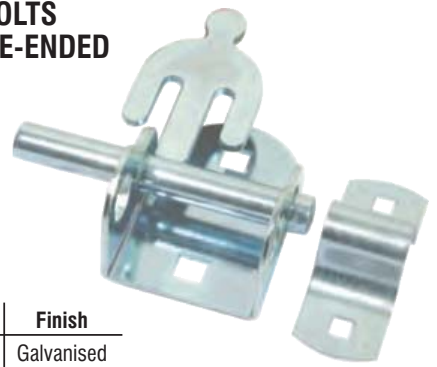

### SWIVEL LOCKING BAR

- Manufactured from Mild Steel and are coated
- for superior rust resistance
- Supplied with the requisite size and quantity of fastenings

Code	Size	Finish
MAK53602	200mm	Galvanised

### PAD BOLTS DOUBIE-ENDED

- Manufactured from Mild Steel
- Sliding Shoot has a diameter of 12mm
- Can be locked in the Left or Right position
- Can be locked with a Pad Lock

Code	Size	Finish
HWI1035	100mm	Galvanised