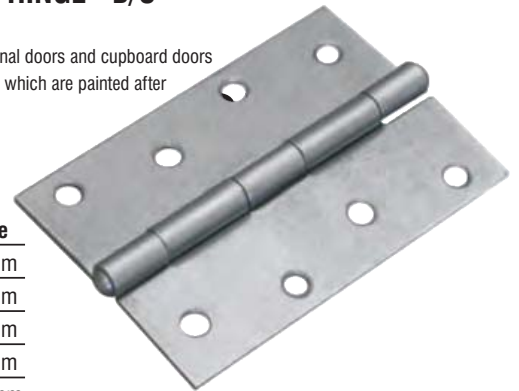

## CABIN HOOKS - SOLID BRASS SATIN CHROME PLATED

- Manufactured from Solid Brass for areas of high corrosion
- Cabin Hooks are supplied with the requisite size and amount of fastenings

Code	Size
MAK53770	75mm
MAK53787	100mm
MAK53794	150mm

## CABIN HOOK - DOUBLE SWIVEL

- Manufactured from Solid Brass for areas of high corrosion
- Cabin Hooks are supplied with the requisite size and amount of fastenings

Code	Size	Finish
MAK13491	100mm	Polished
MAK13507	150mm	Polished

## BUTT HINGE - B/S

- A hinge suited for internal doors and cupboard doors
- Ideal for security gates which are painted after construction

Code	Size
HWI2000	25mm
HWI2010	50mm
HWI2015	65mm
HWI2020	75mm
HWI2025	100mm