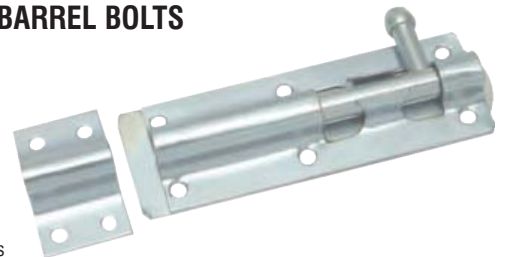

### BARREL BOLT

- Manufactured from mild steel with Black Japan finish
- Sliding shoot has a diameter of 12mm
- Galvanised to prevent rust
- Unable to lock with a pad lock

Code	Size
HWI1005	75mm
HWI1010	100mm
HWI1015	150mm
HWI1020	200mm

### BARREL BOLTS

- Manufactured from Mild Steel and are galvanised for superior rust resistance
- Supplied with the requisite size and amount of fastenings to ensure ease of purchase and installation

Code	Size
MAK06172	102mm