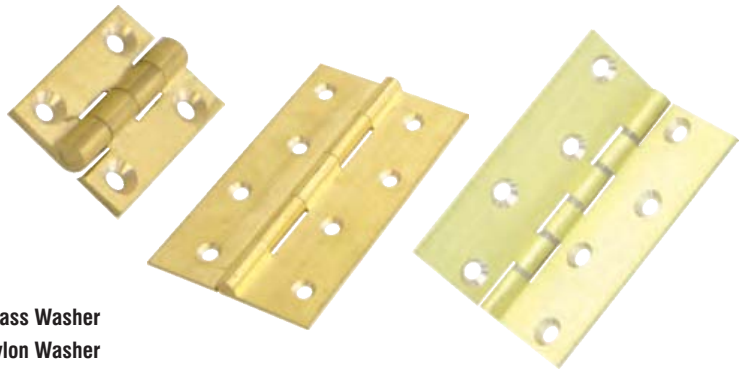

BUTT HINGES - SOLID BRASS

- Extruded from high quality brass
- Can also be supplied with double nylon washers or double brass washers
- Supplied in pairs with the requisite size and amount of solid brass screws
- Finish - unpolished

Code	Size
MAK52483	25 x 19mm
MAK53725	38 x 22mm
MAK50854	63 x 35mm
MAK51929	50 x 29mm
MAK04369	75 x 41mm
MAK04376	100 x 60mm
MAK09326	100 x 75mm Brass Washer
MAK09333	100 x 75mm Nylon Washer