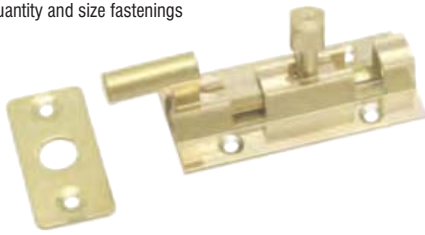

BARREL BOLT NECKED - SOLID BRASS

- Manufactured from Solid Brass
- Supplied with the correct quantity and size fastenings

Code	Size
MAK06400	50mm
MAK03768	64mm
MAK06424	75mm
MAK04420	100mm