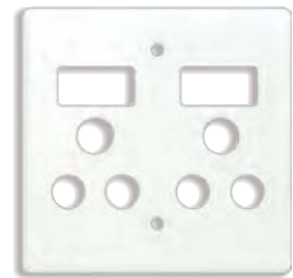

Code	Size
ELE2514	100 x 100mm