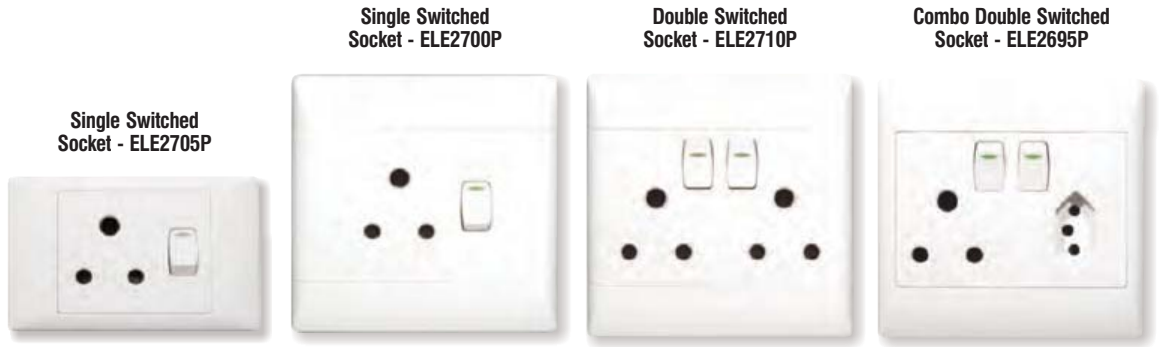

CBI RANGE SWITCHED SOCKET OUTLETS & 1 WAY SWITCHES (WITH COVERS)

- Modern attractive design
- Fits standard wall boxes
- SABS certified and guaranteed for complete confidence
- Pre-packed