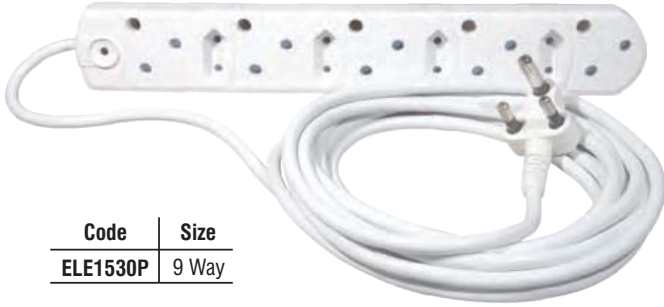

MULTIPLUG - 9 WAY - 5M CORD

- 4 x 5A outlets
- 5 x 16A outlets
- 5m cord
- Moulded plug top
- Overload switch
- Pre-packed

Code	Size
ELE1530P	9 Way