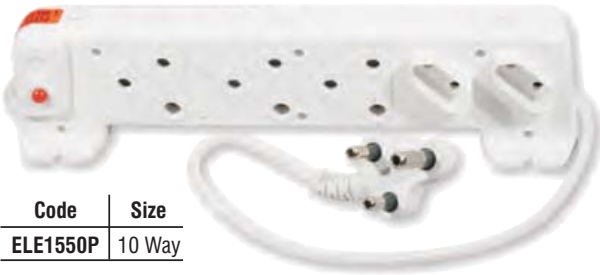

Code	Size
ELE1550P	10 Way

MULTIPLUG 10 WAY + LIGHTNING PROTECTION

- 6 x 16A outlets
- 4 x 5A outlets
- Supplied with plug-in lightning protector
- (ELE1410) see below left
- Moulded plug top
- Overload switch
- Can be wall mounted
- 0,5m 10A cord attached
- SABS approved
- Pre-packed