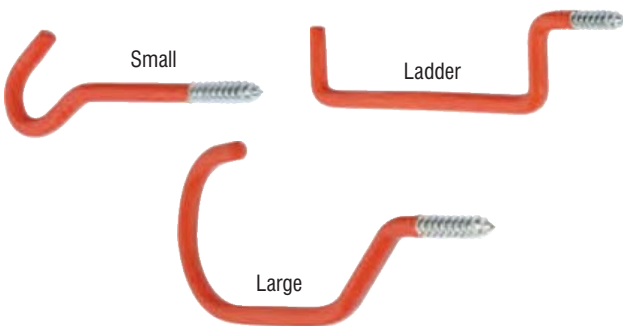

## STORAGE HOOKS

- Galvanised 'U' shaped hooks with tough vinyl dip coating
- Strong and versatile with hundreds of uses
- Integral screw for easy installation

Code	Size	Finish
MAK11145	Small - 2pce	Plated
MAK11121	Ladder - 2pce	Plated
MAK11138	Large - 2pce	Plated