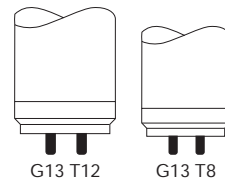

OSRAM BASIC TUBE - 26mm Ø

- Fluorescent lamps offer basic light colours
- Up to 10% energy saving
- Designed to operate with conventional control gear (CCG) and starters
- Also with Quicktronic electronic gear
- Available in variety of colours

Code	Watt	Length	Fitting
OSR2005	18W	2ft/600mm	G13
OSR2015	30W	3ft/900mm	G13
OSR2025	36W	4ft/1200mm	G13
OSR2035	58W	5ft/1500mm	G13

G13 T12

G13 T8