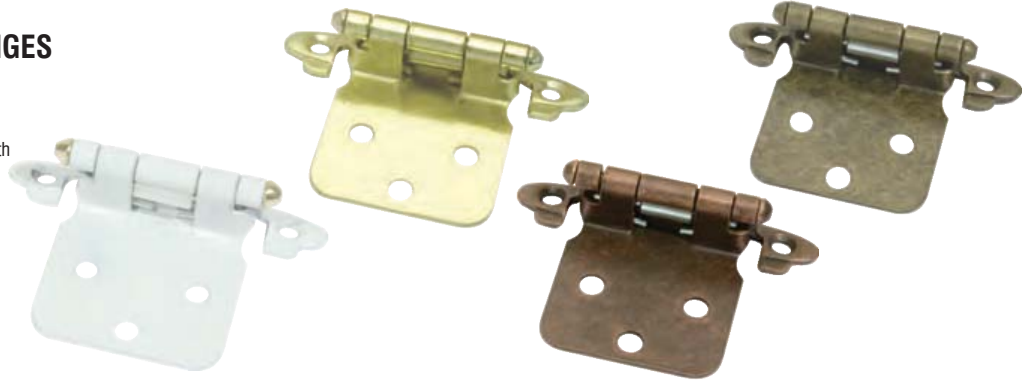

SELF CLOSE HINGES

- Manufactured from mild steel
- Five Knuckled which affords them greater strength
- Supplied in pairs with the required fastenings
- Powder coated

Code	Description
MAK04284	White/Gold
MAK04291	Brass Plated
MAK06042	Antique Copper
MAK10063	Antique Brass