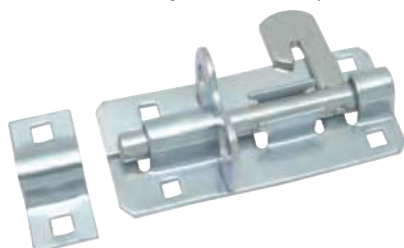

Code	Size
MAK21960	100mm
MAK19226	150mm
MAK21977	200mm
MAK21984	250mm