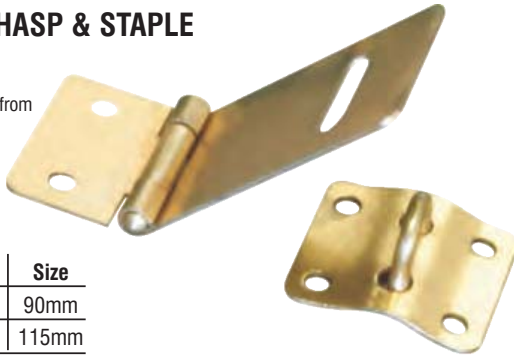

HASP & STAPLE

- Manufactured from mild steel
- Brass plated

Code	Size
HWI1720	90mm
HWI1722	115mm