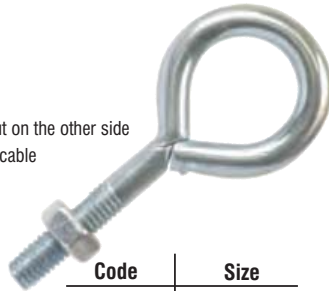

## HOOK & EYE TURNBUCKLE

- Galvanised iron
- Cast iron body
- Used for connecting chain & cable
- Pin screws out to enable connection

Code	Size
KEL4100	4mm
KEL4110	5mm
KEL4120	6mm
KEL4130	8mm
KEL4140	10mm

## TURNBUCKLE - HOOK & EYE

- Galvanised iron
- Cast iron body
- Used for connecting chain & cable
- Pin screws out to enable connection

Code	Size
MAK79428	4mm 2 pc
MAK79435	5mm 2 pc
MAK79442	6mm 2 pc
MAK79459	8mm 2 pc
MAK79466	10mm 2 pc

## EYEBOLT

- Eye on one side with threads and a nut on the other side
- Used for tightening up rope, wire and cable

Code	Size
KEL0500	5x50mm
KEL0520	5x75mm
KEL0524	6x64mm
KEL0527	6x75mm
KEL0530	6x100mm
KEL0540	6x150mm
KEL0565	8x75mm
KEL0570	8x100mm
KEL0580	8x125mm
KEL0590	8x150mm