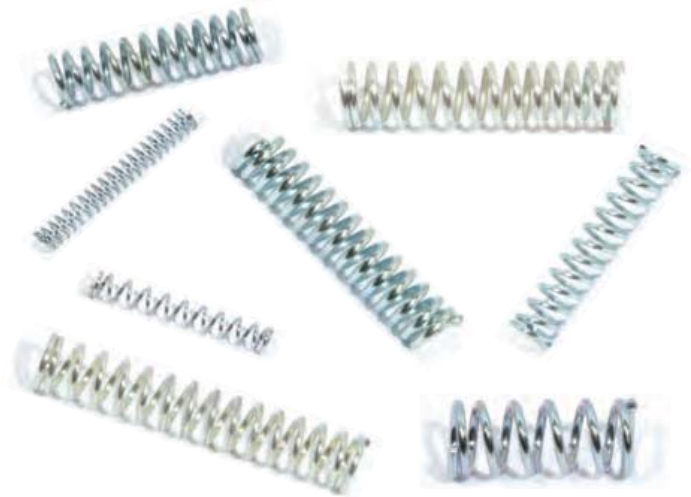

- Spring ends are often ground to increase operational life and to allow the spring to sit squarely on the load bearing surface

Code	Wire Ø mm	Outside Ø mm	Total coils	Length of coil mm	Force N/mm
AJX0072	0.6	6.3	21	49	0.4
AJX0074	0.6	7.7	16	36	0.25
AJX0076	1.2	8.3	15	51	4.4
AJX0077	0.9	9.3	15	37	0.83
AJX0079	1.2	9.4	13.5	47.5	3.2
AJX0080	1.6	12.3	8	38	6.6
AJX0082	1.2	13	9.5	44	2.2
AJX0084	1.2	11	14	37.5	2.1
AJX0085	1.4	15.8	12	38	1.3
AJX0087	0.8	5.8	17	47	1.9
AJX0089	1.6	15.5	10	48	2.9
AJX0090	0.9	7.8	16	38	1.41
AJX0092	0.8	7.7	14	42	0.9
AJX0094	0.6	6.3	19	50	0.36
AJX0095	1.2	7.9	16	37	5.2
AJX0096	1.2	9.5	15	38	2.7
AJX0098	0.8	6.3	12	35	2.4
AJX0099	0.6	9.7	16.5	44	0.12