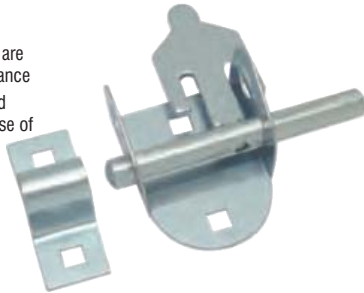

SWIVEL LOCKING BAR

- Manufactured from Mild Steel and are coated
- for superior rust resistance
- Supplied with the requisite size and quantity of fastenings

Code	Size	Finish
MAK53602	200mm	Galvanised

PAD BOLTS DOUBIE-ENDED

- Manufactured from Mild Steel
- Sliding Shoot has a diameter of 12mm
- Can be locked in the Left or Right position
- Can be locked with a Pad Lock

Code	Size	Finish
HWI1035	100mm	Galvanised

OVAL PAD BOLTS

- Manufactured from Mild Steel and are Galvanised for superior rust resistance
- Supplied with the requisite size and amount of fastenings to ensure ease of purchase and installation

Code	Size
MAK05434	102mm

PAD BOLT - GALVANISED

- Manufactured from mild steel
- Sliding shoot has a diameter of 12mm
- Can be locked with a pad lock

Code	Size
HWI1070	100mm
HWI1075	150mm
HWI1080	200mm
HWI1085	250mm

BARREL BOLT - GALVANISED

- Manufactured from Mild Steel
- Sliding Shoot has a diameter of 12mm
- Galvanised to prevent rust
- Unable to lock with a Pad Lock

Code	Size
HWI1025	75mm
HWI1027	100mm
HWI1028	113mm
HWI1029	150mm

BARREL BOLT

- Manufactured from mild steel with Black Japan finish
- Sliding shoot has a diameter of 12mm
- Galvanised to prevent rust
- Unable to lock with a pad lock

Code	Size
HWI1005	75mm
HWI1010	100mm
HWI1015	150mm
HWI1020	200mm

BARREL BOLTS

- Manufactured from Mild Steel
- Black Japan Finish
- Supplied with the requisite size and amount of fastenings to ensure ease of purchase and installation

Code	Size
MAK05427	100mm
MAK06127	152mm

BARREL BOLTS

- Manufactured from Mild Steel and are galvanised for superior rust resistance
- Supplied with the requisite size and amount of fastenings to ensure ease of purchase and installation

Code	Size
MAK06172	102mm

PAD BOLTS - GALVANISED